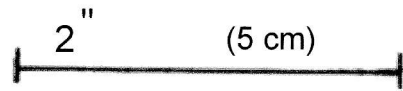

**18 1/2 Inch Cabbage Patch Kids  
Angel Costume**

Tip: Check This Measurement Before Cutting Pattern

**18 1/2 Inch Cabbage Patch Kids  
ANGEL WINGS  
[Piece # 1]**

Cut 2 Pieces  
of Felt

**18 1/2 Inch Cabbage Patch Kids  
Angel Costume**

Tip: Check This Measurement Before Cutting Pattern

**18 1/2 Inch Cabbage Patch Kids  
ANGEL WINGS  
[Piece # 2]**

Cut 2 Pieces  
of Card