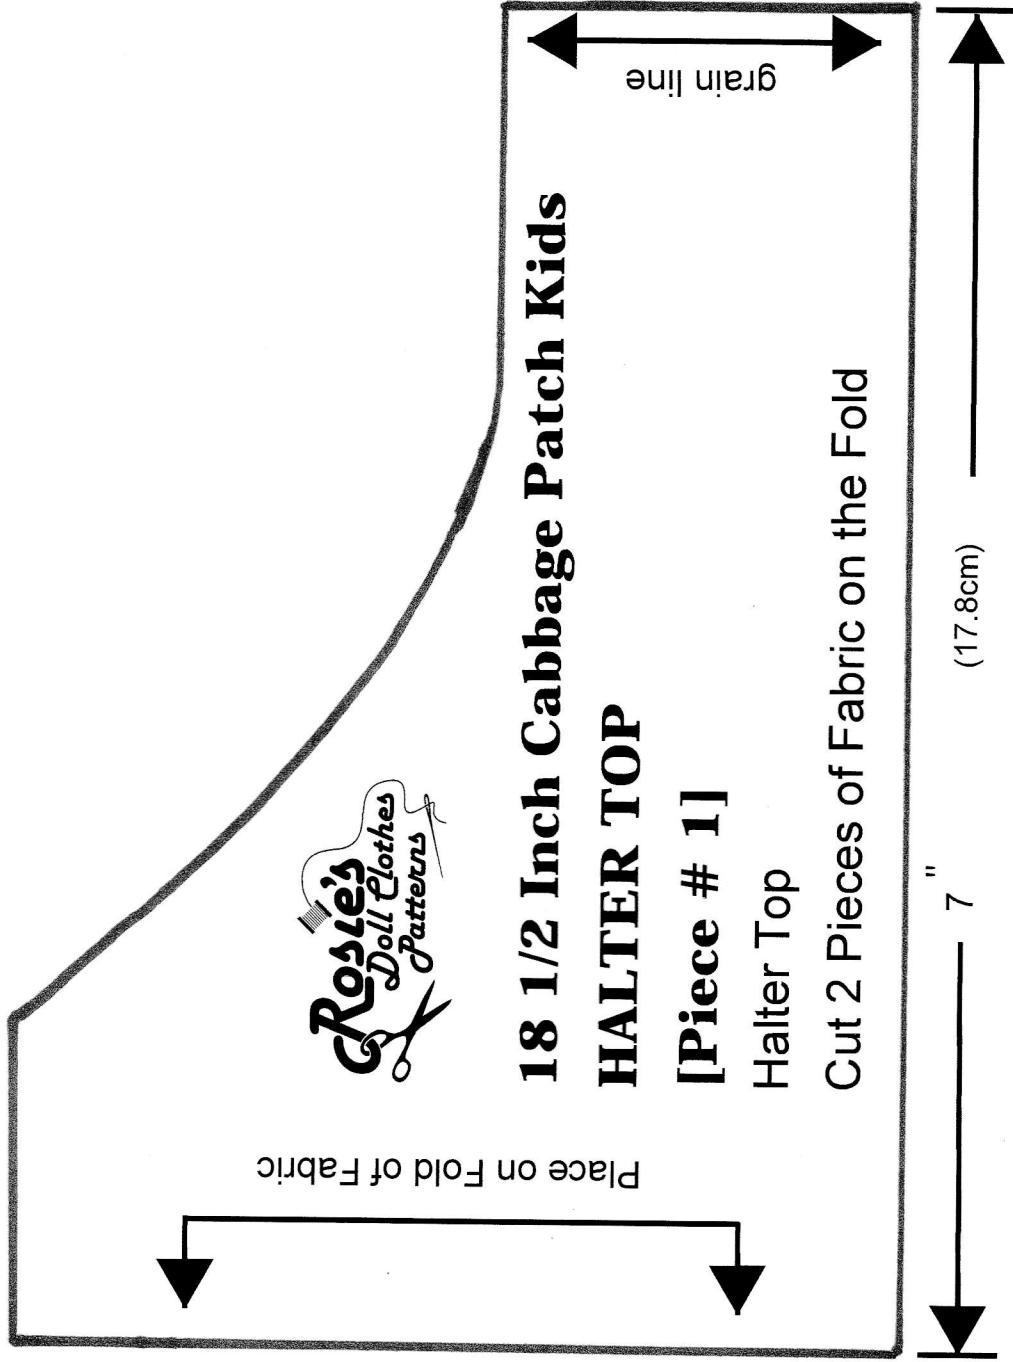

**Beach
18 1/2 Inch Cabbage Patch Kids
Halter Top**

Tip: Check This Measurement Before Cutting Pattern

**Beach
18 1/2 Inch Cabbage Patch Kids
Halter Top**

Tip: Check This Measurement Before Cutting Pattern